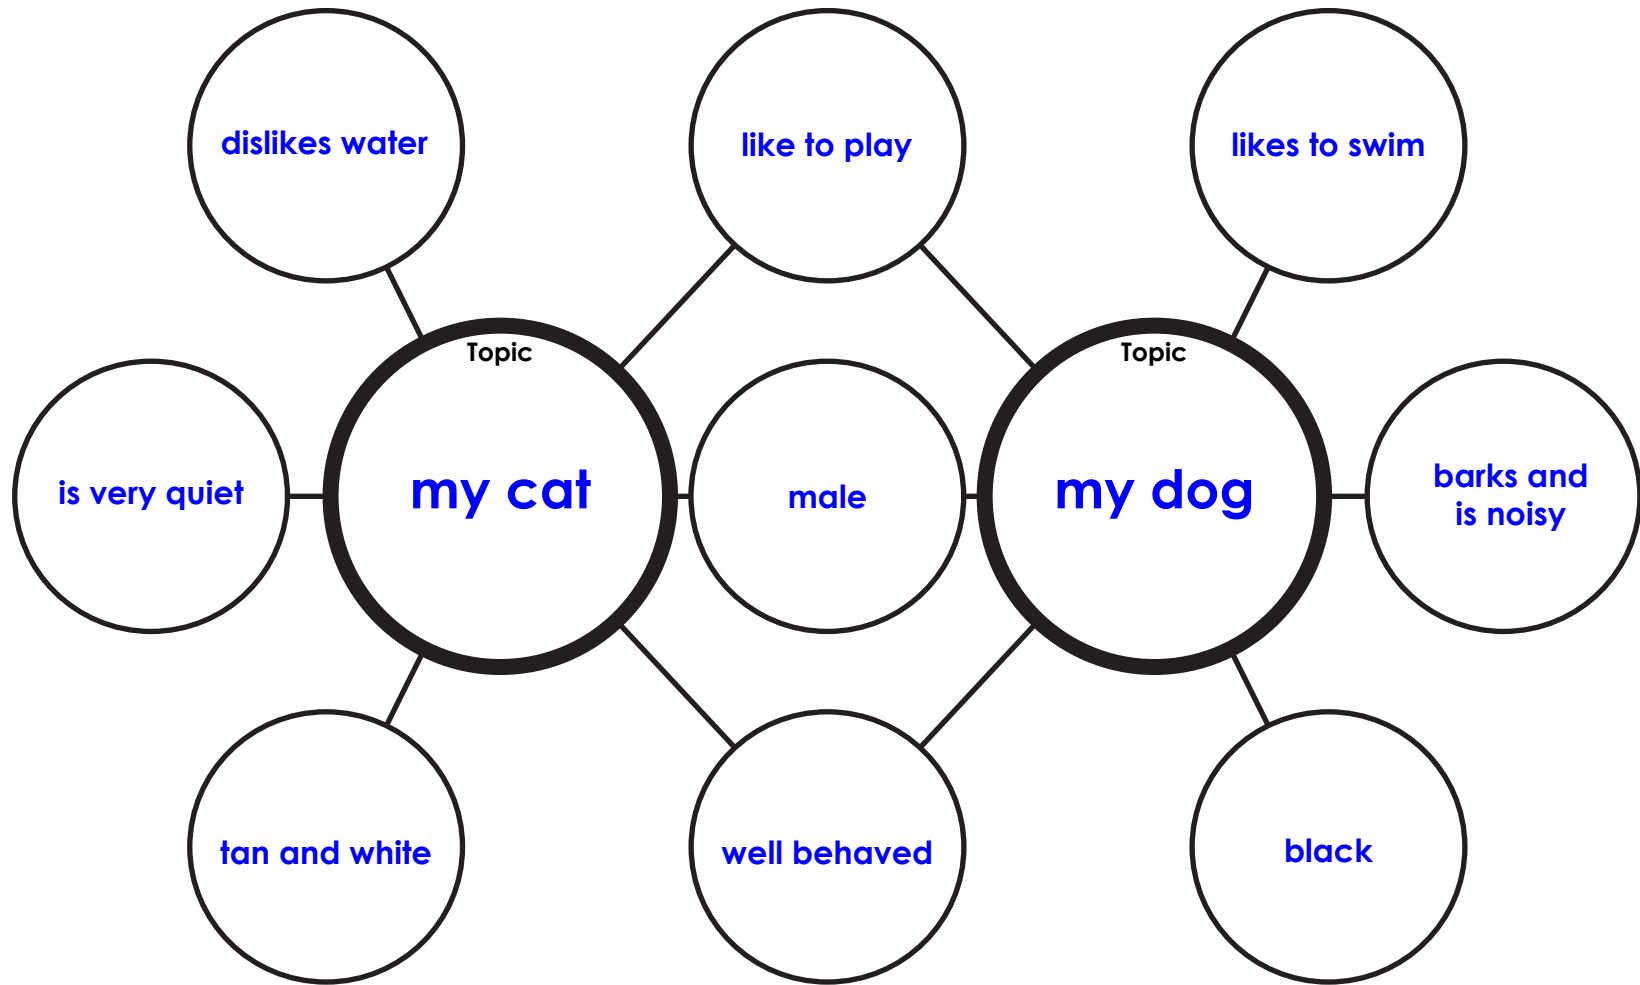

Name: _____

Double Bubble Map

Example of a Double Bubble Map

A double bubble map is used to compare and contrast two items, topics, or ideas. They are placed in the two large, bolded circles. Things they have in common are written or illustrated in the inner circles that connect to both bold circles. Things unique to them go in the outer circles that connect to only one bolded circle.