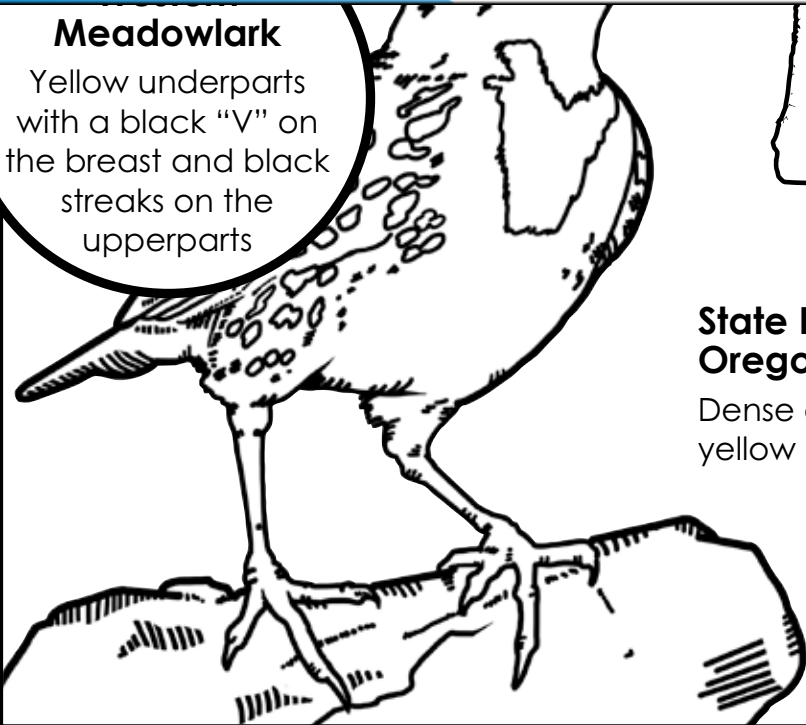

# Oregon

**State Flag:**  
Yellow state seal on a blue background

## Preview

Please log in to download the printable version of this worksheet.

**Meadowlark**  
Yellow underparts with a black "V" on the breast and black streaks on the upperparts

**State Capital:**  
Salem

**Nickname:**  
The Beaver State

**State Flower:**  
Oregon Grape

Dense cluster of small yellow blooms