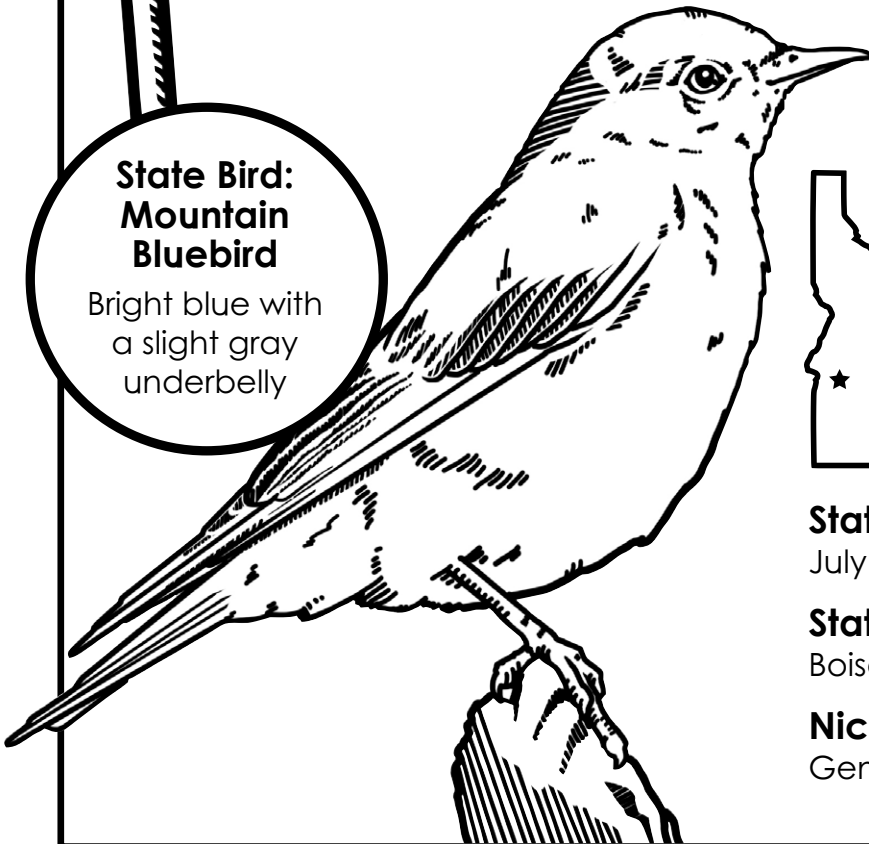

Name: _____

Idaho

State Flag:

State seal
on a blue
background

State Bird: Mountain Bluebird

Bright blue with
a slight gray
underbelly

State Flower: Syringa

Blooms consist of
four white petals
and a yellow center

Statehood:

July 3, 1890 (43rd)

State Capital:

Boise

Nickname:

Gem State