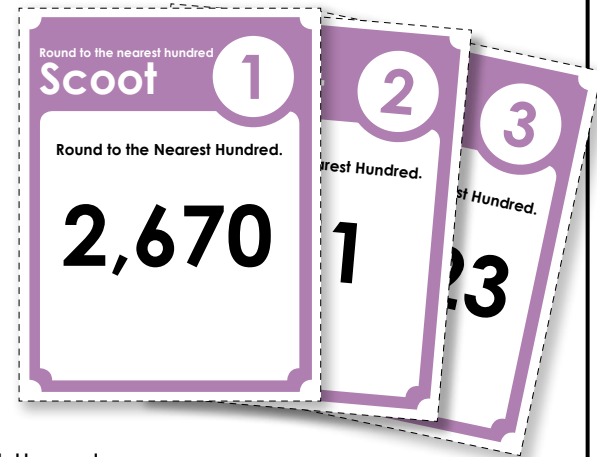

# Scoot: Rounding to the Nearest Hundred

Up to  
4 Digits

**Objective:** This game will give students an opportunity to review rounding to the nearest hundred.

**Materials:** Grid Worksheet (one per student)  
Scoot Question Cards (one per desk)

**Preparation:** Place a Scoot Question Card on each desk. Attach them to the desk with tape.

**How to Play:** Students will move from desk to desk around the classroom. At each desk, students will read the **round to the nearest hundred** card and write the answer on the grid worksheet. When the teacher says "SCOOT," they move to the next desk. Students visit each desk in the classroom and answer all of the question cards.