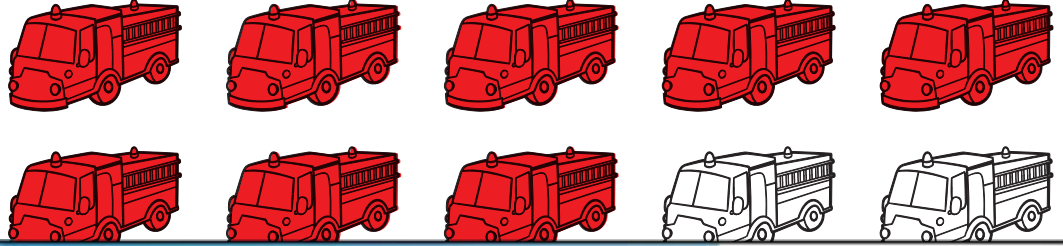

ANSWER KEY

Community Helpers Counting

Color 8 fire trucks.